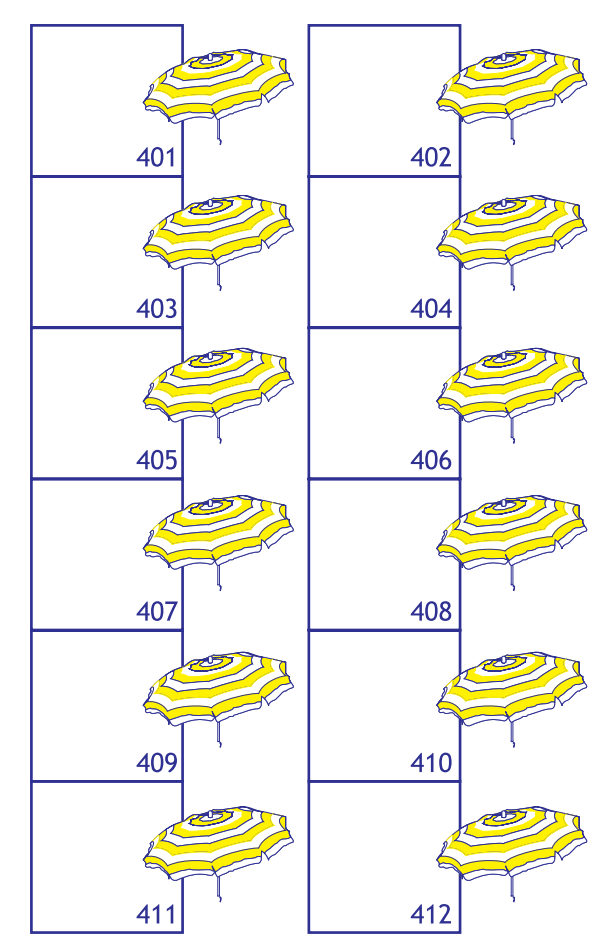

The main content area is a large grid of 1000 numbered boxes, arranged in a 20x50 grid. The boxes are divided into four quadrants by a central vertical yellow bar and a horizontal line near the top.

- Top-Left Quadrant (Blue Umbrellas):** Contains 1000 blue umbrellas. The numbering starts at 130/H in the top-left and proceeds row by row, ending at 114/I in the bottom-right.
- Top-Right Quadrant (Blue Umbrellas):** Contains 1000 blue umbrellas. The numbering starts at 89/H in the top-left and proceeds row by row, ending at 43/A in the bottom-right.
- Bottom-Left Quadrant (Red and White Striped Umbrellas):** Contains 1000 red and white striped umbrellas. The numbering starts at 153/J in the top-left and proceeds row by row, ending at 104/I in the bottom-right.
- Bottom-Right Quadrant (Red and White Striped Umbrellas):** Contains 1000 red and white striped umbrellas. The numbering starts at 83/H in the top-left and proceeds row by row, ending at 14/I in the bottom-right.

Additional elements include a central vertical yellow bar, a horizontal line near the top, and various small diagrams and icons scattered throughout the grid, such as sailing ships and numbered boxes.

ping-pong

bigliardino

Direzione

Gazebo

Distributori bibite

Parco giochi

Volley