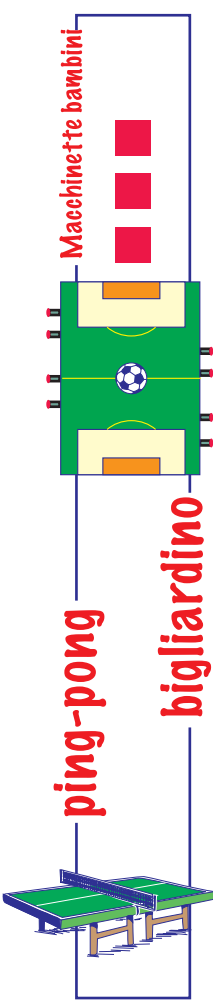

The main content area is a large grid of 1000 numbered boxes, arranged in a 20x50 grid. The boxes are divided into four quadrants by a central vertical yellow bar and a horizontal line near the top.

- Top-Left Quadrant (Blue Umbrellas):** Contains 1000 blue umbrellas. The numbering starts at 130/H in the top-left and proceeds row by row, ending at 114/I in the bottom-right.
- Top-Right Quadrant (Blue Umbrellas):** Contains 1000 blue umbrellas. The numbering starts at 89/H in the top-left and proceeds row by row, ending at 43/A in the bottom-right.
- Bottom-Left Quadrant (Red and White Striped Umbrellas):** Contains 1000 red and white striped umbrellas. The numbering starts at 153/J in the top-left and proceeds row by row, ending at 104/I in the bottom-right.
- Bottom-Right Quadrant (Red and White Striped Umbrellas):** Contains 1000 red and white striped umbrellas. The numbering starts at 83/H in the top-left and proceeds row by row, ending at 14/I in the bottom-right.

Additional elements include a central vertical yellow bar, a horizontal line near the top, and various small diagrams and icons scattered throughout the grid, such as sailing ships and numbered boxes.

Pedana Bar

Lato pista

Basket Junior

Campo bocce

Mini Volley

Bar

canoe

Machinette bambini