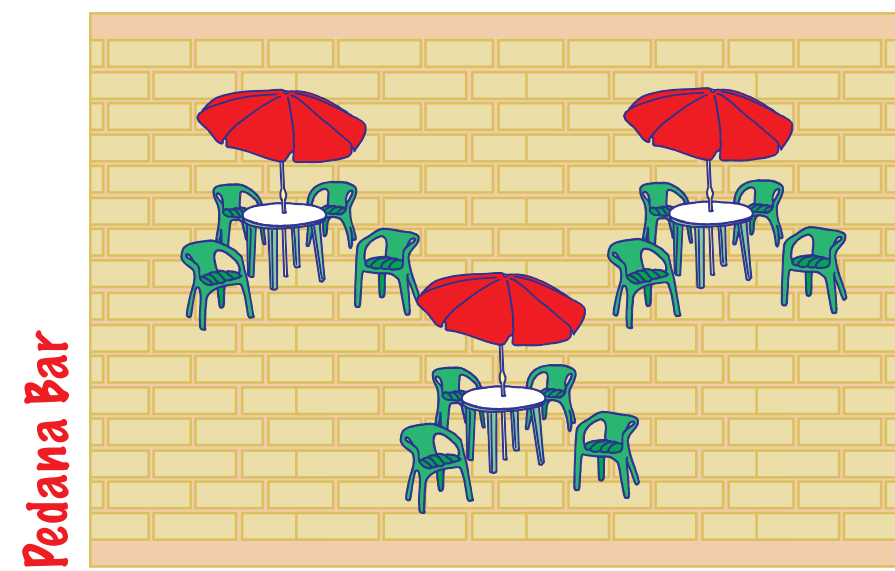

The main content area is a large grid of 1000 numbered boxes, arranged in a 20x50 grid. The boxes are divided into four quadrants by a central vertical yellow bar and a horizontal line near the top.

- Top-Left Quadrant (Blue Umbrellas):** Contains 1000 blue umbrellas. The numbering starts at 130/H in the top-left and proceeds row by row, ending at 114/I in the bottom-right.
- Top-Right Quadrant (Blue Umbrellas):** Contains 1000 blue umbrellas. The numbering starts at 89/H in the top-left and proceeds row by row, ending at 43/A in the bottom-right.
- Bottom-Left Quadrant (Red and White Striped Umbrellas):** Contains 1000 red and white striped umbrellas. The numbering starts at 153/J in the top-left and proceeds row by row, ending at 104/I in the bottom-right.
- Bottom-Right Quadrant (Red and White Striped Umbrellas):** Contains 1000 red and white striped umbrellas. The numbering starts at 83/H in the top-left and proceeds row by row, ending at 14/I in the bottom-right.

Additional elements include a central vertical yellow bar, a horizontal line near the top, and various small diagrams and icons scattered throughout the grid, such as sailing ships and numbered boxes.

Pedana Bar

Lato pista

Basket Junior

Campo bocce

Mini Volley

Bar

canoe

Machinette bambini

ping-pong

bigliardino

Direzione

Gazebo

Distributori bibite

Parco giochi

Volley