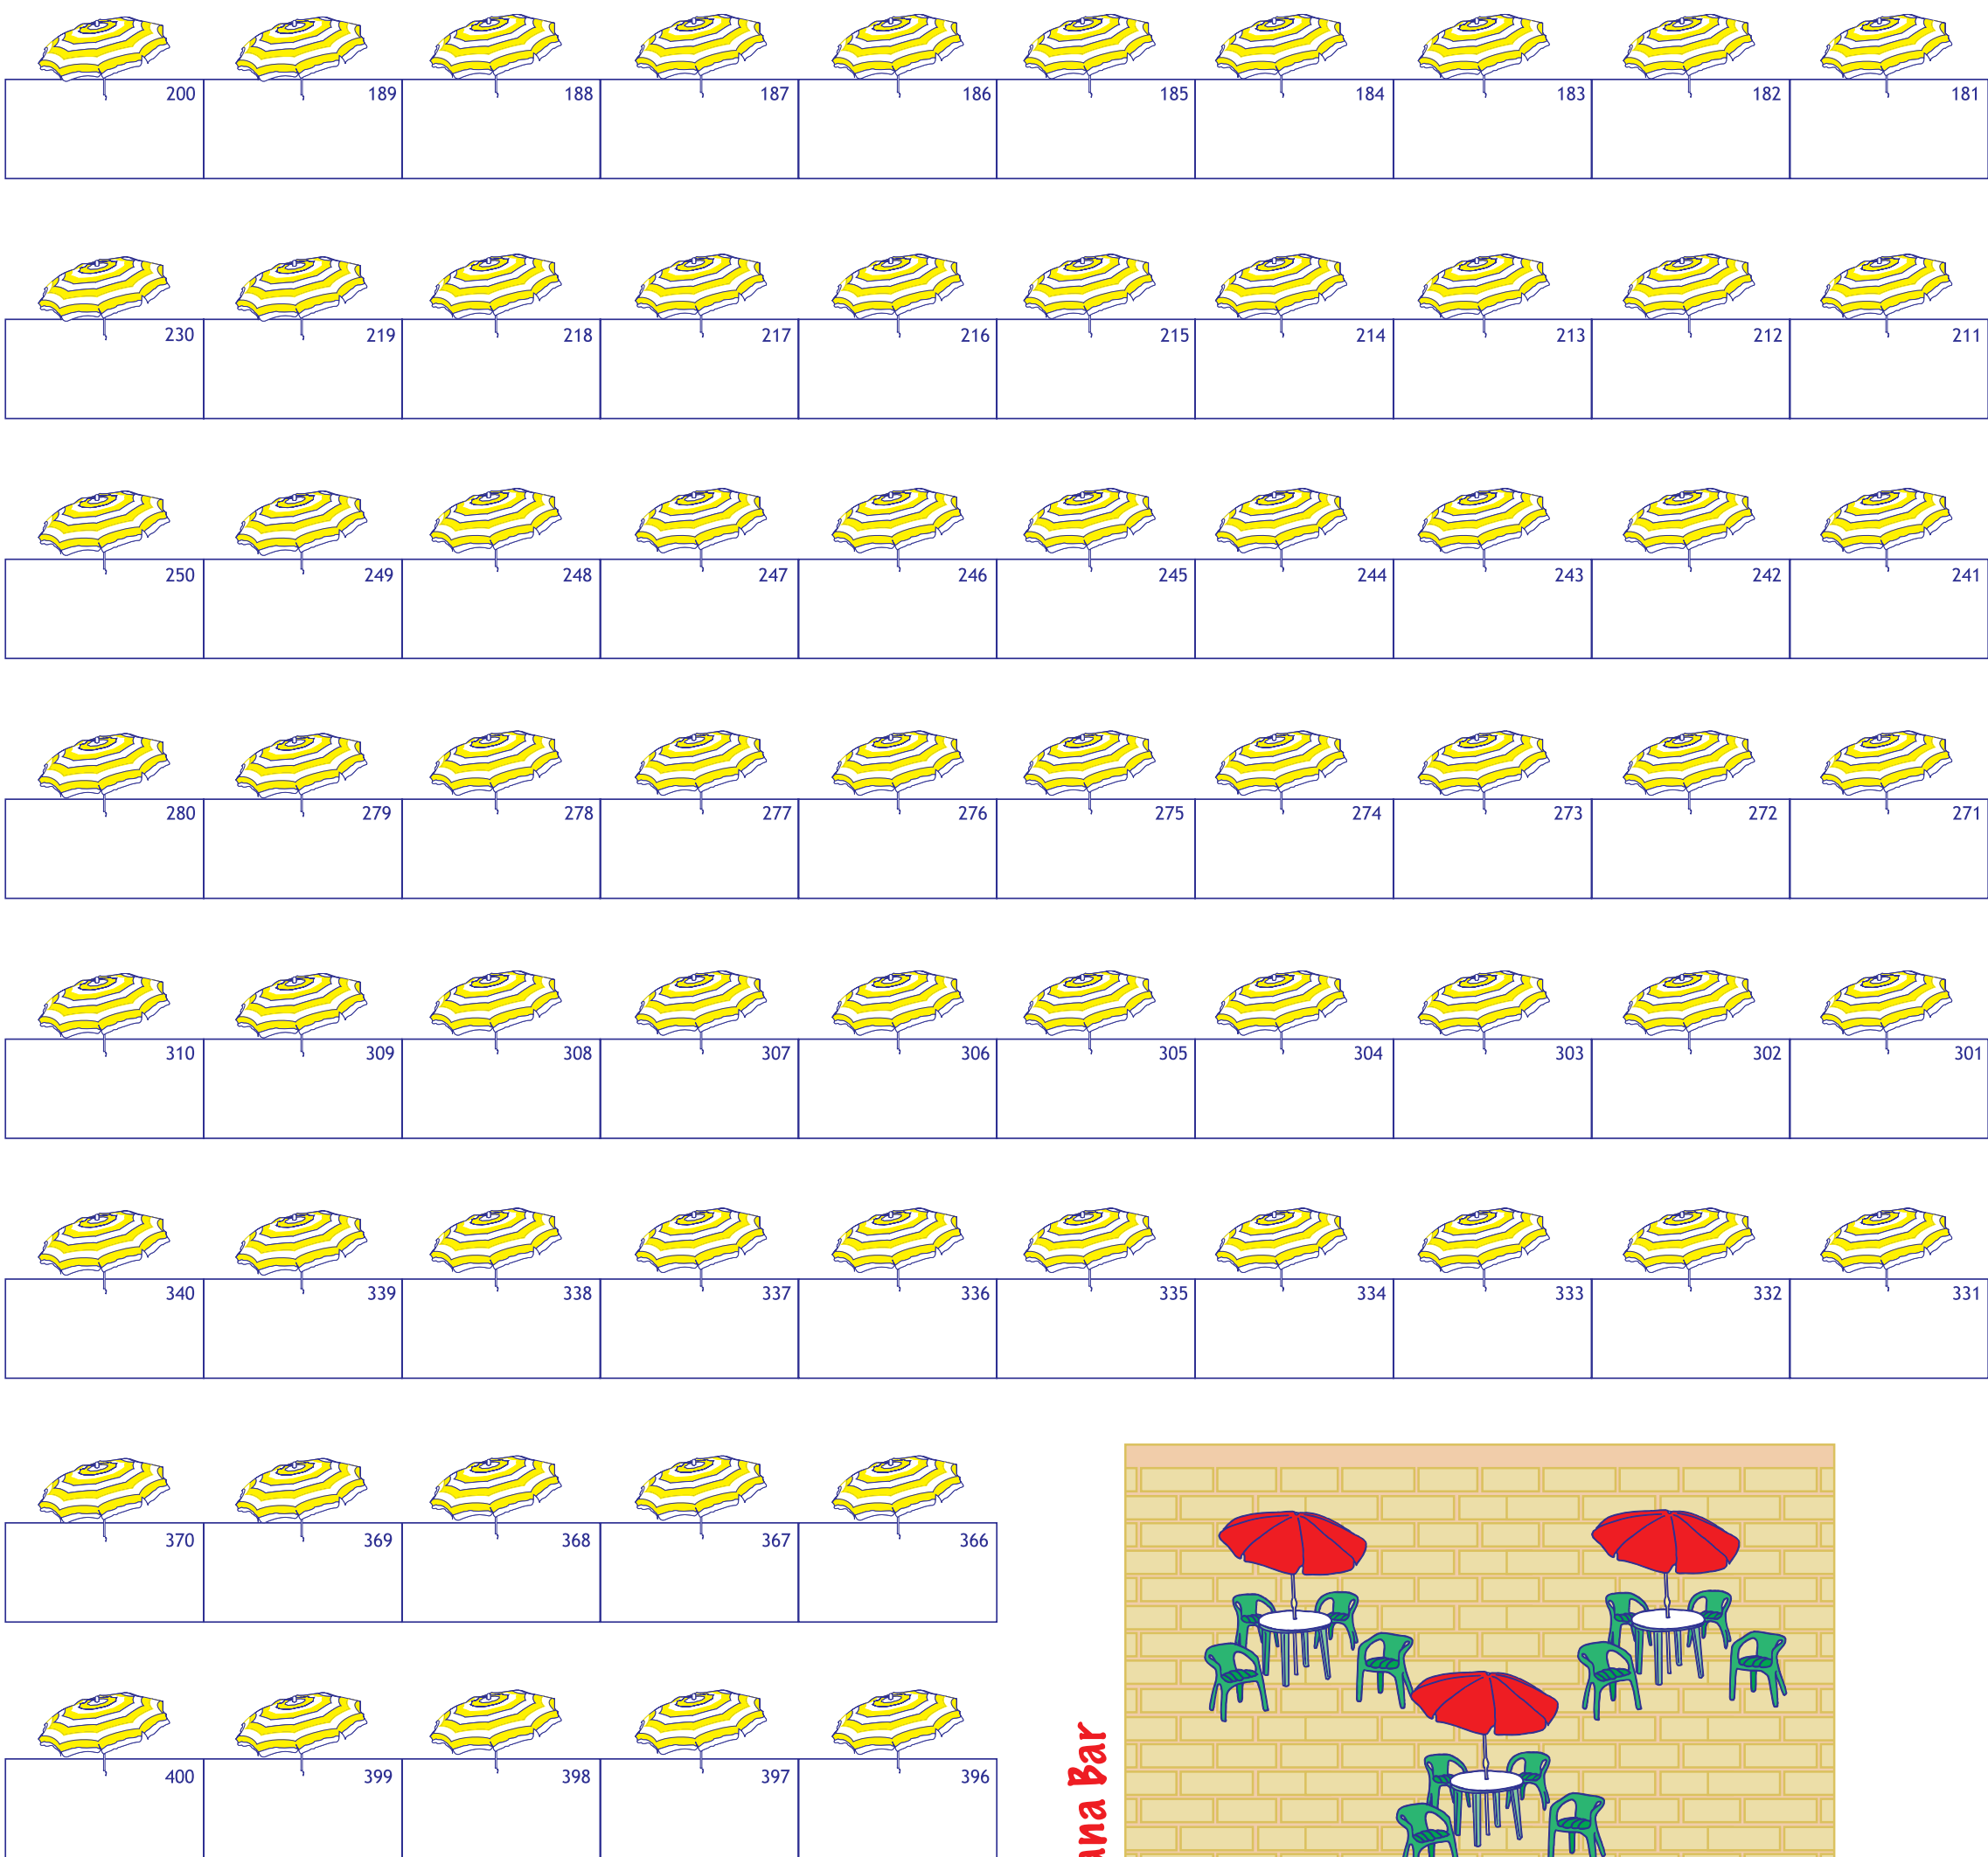

The main content area is a large grid of 1000 numbered boxes, arranged in a 20x50 grid. The boxes are divided into four quadrants by a central vertical yellow bar and a horizontal line near the top.

- Top-Left Quadrant (Blue Umbrellas):** Contains 1000 blue umbrellas. The numbering starts at 130/H in the top-left and proceeds row by row, ending at 114/I in the bottom-right.
- Top-Right Quadrant (Blue Umbrellas):** Contains 1000 blue umbrellas. The numbering starts at 89/H in the top-left and proceeds row by row, ending at 43/A in the bottom-right.
- Bottom-Left Quadrant (Red and White Striped Umbrellas):** Contains 1000 red and white striped umbrellas. The numbering starts at 153/J in the top-left and proceeds row by row, ending at 104/I in the bottom-right.
- Bottom-Right Quadrant (Red and White Striped Umbrellas):** Contains 1000 red and white striped umbrellas. The numbering starts at 83/H in the top-left and proceeds row by row, ending at 14/I in the bottom-right.

Additional elements include a central vertical yellow bar, a horizontal line near the top, and various small diagrams and icons scattered throughout the grid, such as sailing ships and numbered boxes.

Pedana Bar

Lato pista

Basket Junior

Campo bocce

Mini Volley

Bar

canoe

Machinette bambini

ping-pong

bigliardino

Direzione

Gazebo

Distributori bibite

Parco giochi

Volley