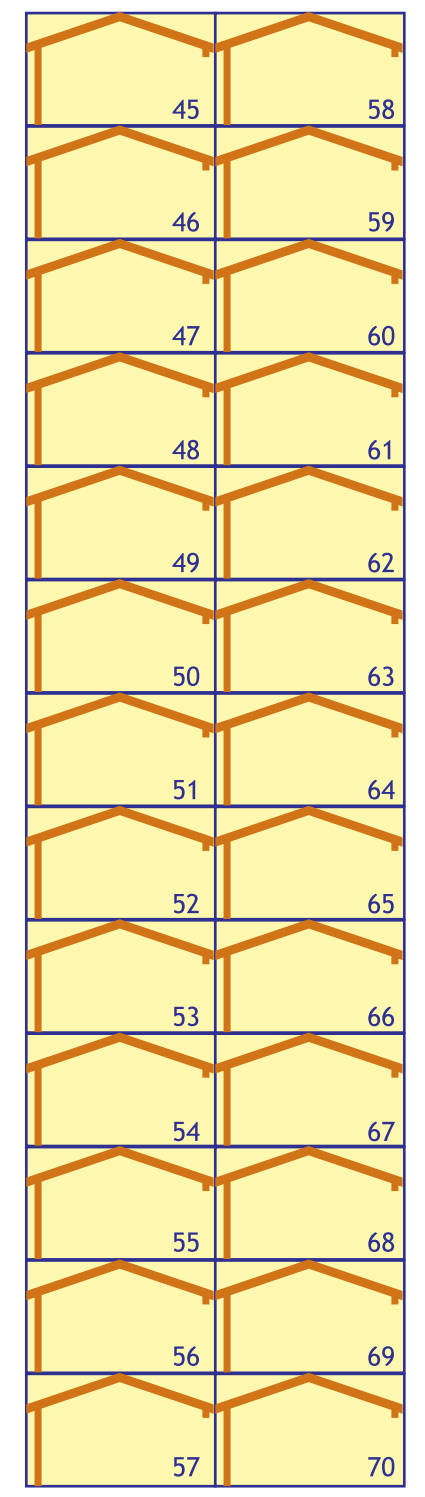

The main content area is a large grid of 1000 numbered boxes, arranged in a 20x50 grid. The boxes are divided into four quadrants by a central vertical yellow bar and a horizontal line near the top.

- Top-Left Quadrant (Blue Umbrellas):** Contains 1000 blue umbrellas. The numbering starts at 130/H in the top-left and proceeds row by row, ending at 114/I in the bottom-right.
- Top-Right Quadrant (Blue Umbrellas):** Contains 1000 blue umbrellas. The numbering starts at 89/H in the top-left and proceeds row by row, ending at 43/A in the bottom-right.
- Bottom-Left Quadrant (Red and White Striped Umbrellas):** Contains 1000 red and white striped umbrellas. The numbering starts at 153/J in the top-left and proceeds row by row, ending at 104/I in the bottom-right.
- Bottom-Right Quadrant (Red and White Striped Umbrellas):** Contains 1000 red and white striped umbrellas. The numbering starts at 83/H in the top-left and proceeds row by row, ending at 14/I in the bottom-right.

Additional elements include a central vertical yellow bar, a horizontal line near the top, and various small diagrams and icons scattered throughout the grid, such as sailing ships and numbered boxes.

Pedana Bar

Lato pista

Basket Junior

Campo bocce

Mini Volley

Bar

canoe

Machinette bambini

ping-pong

bigliardino

Direzione

Gazebo

Distributori bibite

Parco giochi

Volley