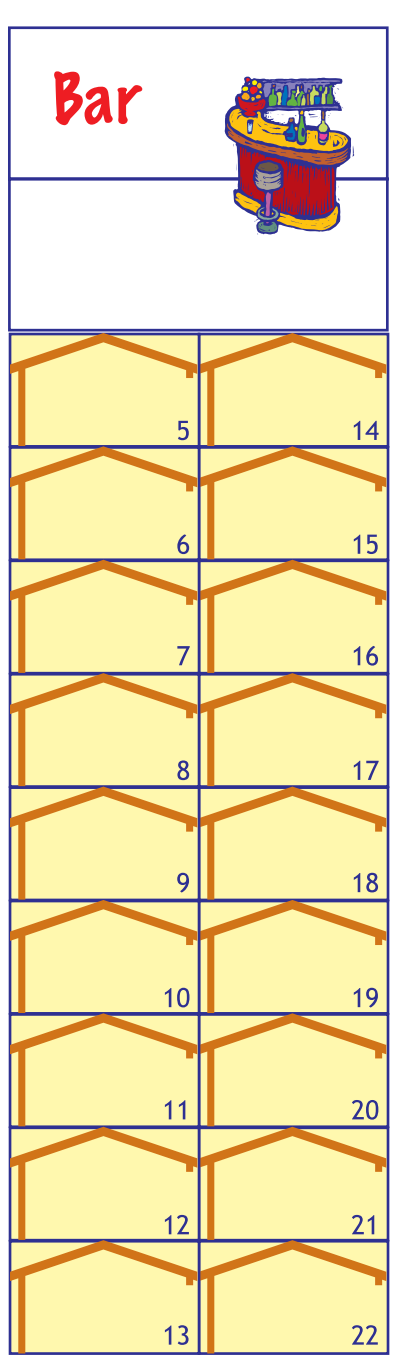

The main content area is a large grid of 1000 numbered boxes, arranged in a 20x50 grid. The boxes are divided into four quadrants by a central vertical yellow bar and a horizontal line near the top.

- Top-Left Quadrant (Blue Umbrellas):** Contains 1000 blue umbrellas. The numbering starts at 130/H in the top-left and proceeds row by row, ending at 114/I in the bottom-right.
- Top-Right Quadrant (Blue Umbrellas):** Contains 1000 blue umbrellas. The numbering starts at 89/H in the top-left and proceeds row by row, ending at 43/A in the bottom-right.
- Bottom-Left Quadrant (Red and White Striped Umbrellas):** Contains 1000 red and white striped umbrellas. The numbering starts at 153/J in the top-left and proceeds row by row, ending at 104/I in the bottom-right.
- Bottom-Right Quadrant (Red and White Striped Umbrellas):** Contains 1000 red and white striped umbrellas. The numbering starts at 83/H in the top-left and proceeds row by row, ending at 14/I in the bottom-right.

Additional elements include a central vertical yellow bar, a horizontal line near the top, and various small diagrams and icons scattered throughout the grid, such as sailing ships and numbered boxes.

Pedana Bar

Lato pista

Basket Junior

Campo bocce

Mini Volley

Bar

canoe

Machinette bambini

ping-pong

bigliardino

Direzione

Gazebo

Distributori bibite

Parco giochi

Volley